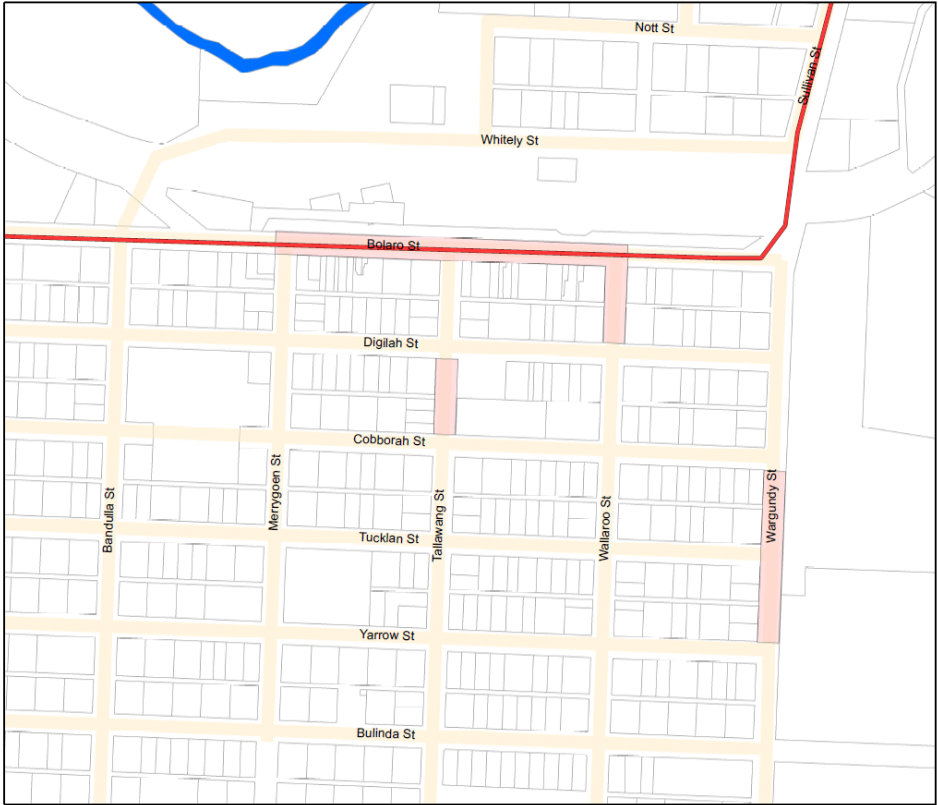

Attachment 1

  
**WARRUMBUNGLE SHIRE COUNCIL**  
**ALCOHOL FREE ZONE**  
**Coolah**

**Legend**  
 Regional Rds  
 AlcoholFreeZone

0 20 40 80  
 Meters  

  
**WARRUMBUNGLE SHIRE COUNCIL**  
**ALCOHOL FREE ZONE**  
**Coonabarabran**

**Legend**  
 Highways  
 Regional Rds  
 AlcoholFreeZone

0 45 90 180  
 Meters  

  
**WARRUMBUNGLE SHIRE COUNCIL**  
  
**ALCOHOL FREE ZONE**  
  
**Dunedoo**  
  
  
  
**Legend**  
 Regional Rds  
 AlcoholFreeZone  
  

  
**WARRUMBUNGLE SHIRE COUNCIL**  
  
**ALCOHOL FREE ZONE**  
  
**Mendooran**  
  
  
  
**Legend**  
 Regional Rds  
 AlcoholFreeZone  
  
