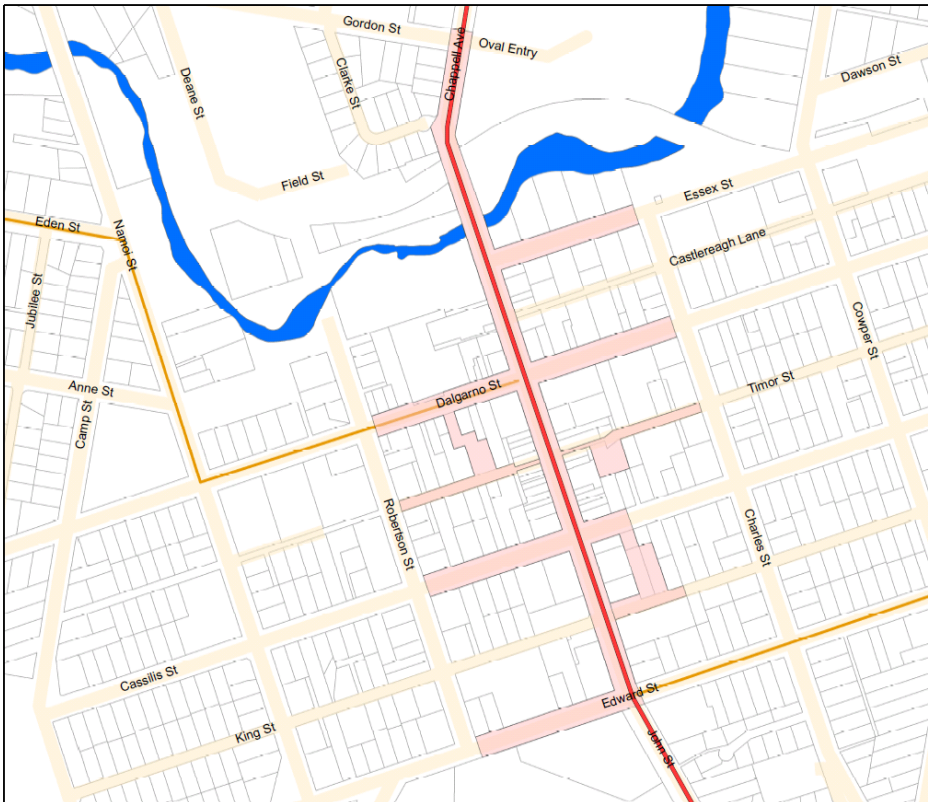

Attachment 1

  
**WARRUMBUNGLE SHIRE COUNCIL**  
**ALCOHOL FREE ZONE**  
**Coolah**

**Legend**  
 Regional Rds  
 AlcoholFreeZone

0 20 40 80  
 Meters  

  
**WARRUMBUNGLE SHIRE COUNCIL**  
**ALCOHOL FREE ZONE**  
**Coonabarabran**

**Legend**  
 Highways  
 Regional Rds  
 AlcoholFreeZone

0 45 90 180  
 Meters  

  
**WARRUMBUNGLE SHIRE COUNCIL**  
  
**ALCOHOL FREE ZONE**  
  
**Dunedoo**  
  
  
  
**Legend**  
 Regional Rds  
 AlcoholFreeZone  
  

  
**WARRUMBUNGLE SHIRE COUNCIL**  
  
**ALCOHOL FREE ZONE**  
  
**Mendooran**  
  
  
  
**Legend**  
 Regional Rds  
 AlcoholFreeZone  
  
