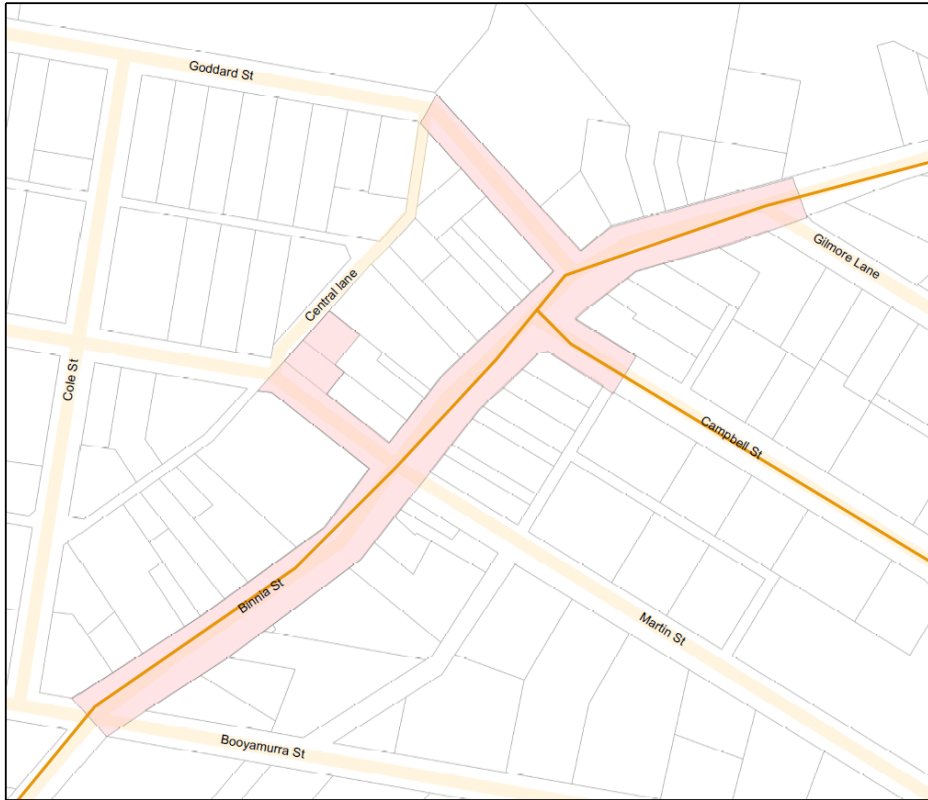

Attachment 1

  
**WARRUMBUNGLE SHIRE COUNCIL**  
**ALCOHOL FREE ZONE**  
**Coolah**

**Legend**  
 Regional Rds  
 AlcoholFreeZone

0 20 40 80  
 Meters  

  
**WARRUMBUNGLE SHIRE COUNCIL**  
**ALCOHOL FREE ZONE**  
**Coonabarabran**

**Legend**  
 Highways  
 Regional Rds  
 AlcoholFreeZone

0 45 90 180  
 Meters  

  
**WARRUMBUNGLE SHIRE COUNCIL**  
  
**ALCOHOL FREE ZONE**  
  
**Dunedoo**  
  
  
  
**Legend**  
 Regional Rds  
 AlcoholFreeZone  
  

  
**WARRUMBUNGLE SHIRE COUNCIL**  
  
**ALCOHOL FREE ZONE**  
  
**Mendooran**  
  
  
  
**Legend**  
 Regional Rds  
 AlcoholFreeZone  
  
