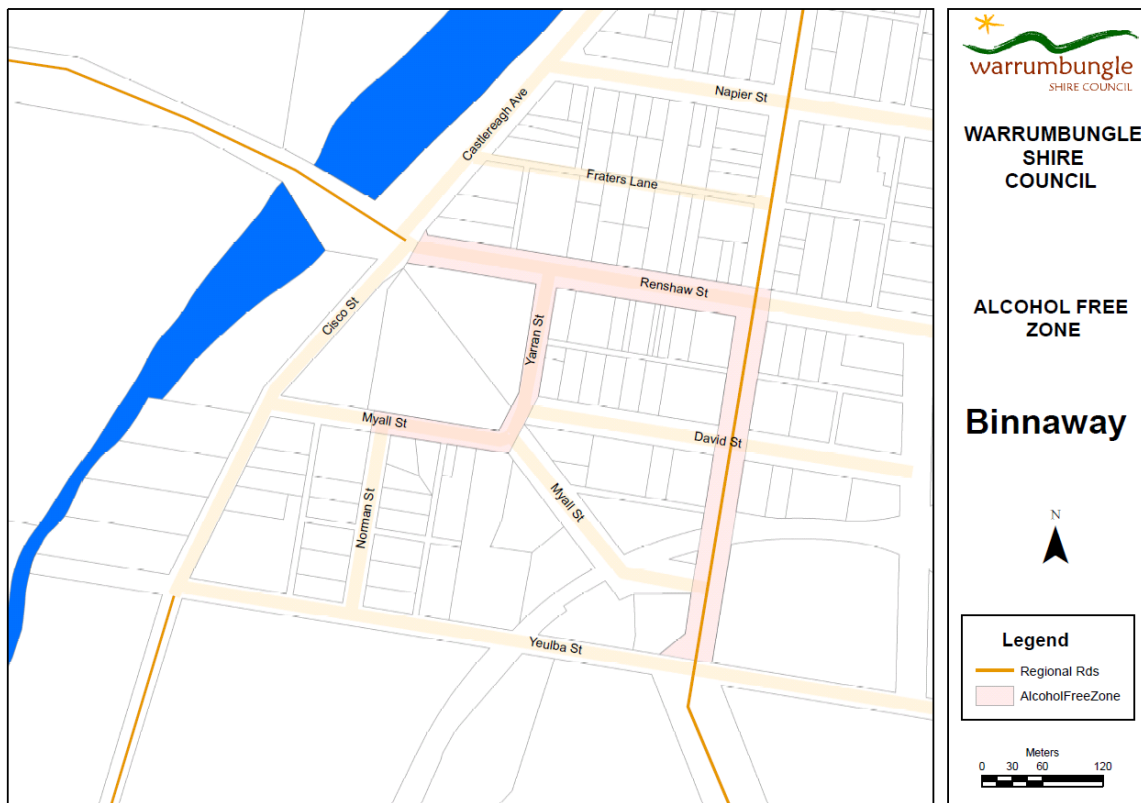

Attachment 1

  
**WARRUMBUNGLE SHIRE COUNCIL**  
**ALCOHOL FREE ZONE**  
**Coolah**

**Legend**  
 Regional Rds  
 AlcoholFreeZone

0 20 40 80  
 Meters  

  
**WARRUMBUNGLE SHIRE COUNCIL**  
**ALCOHOL FREE ZONE**  
**Coonabarabran**

**Legend**  
 Highways  
 Regional Rds  
 AlcoholFreeZone

0 45 90 180  
 Meters  

  
**WARRUMBUNGLE SHIRE COUNCIL**  
  
**ALCOHOL FREE ZONE**  
  
**Dunedoo**  
  
  
  
**Legend**  
 Regional Rds  
 AlcoholFreeZone  
  

  
**WARRUMBUNGLE SHIRE COUNCIL**  
  
**ALCOHOL FREE ZONE**  
  
**Mendooran**  
  
  
  
**Legend**  
 Regional Rds  
 AlcoholFreeZone  
  
