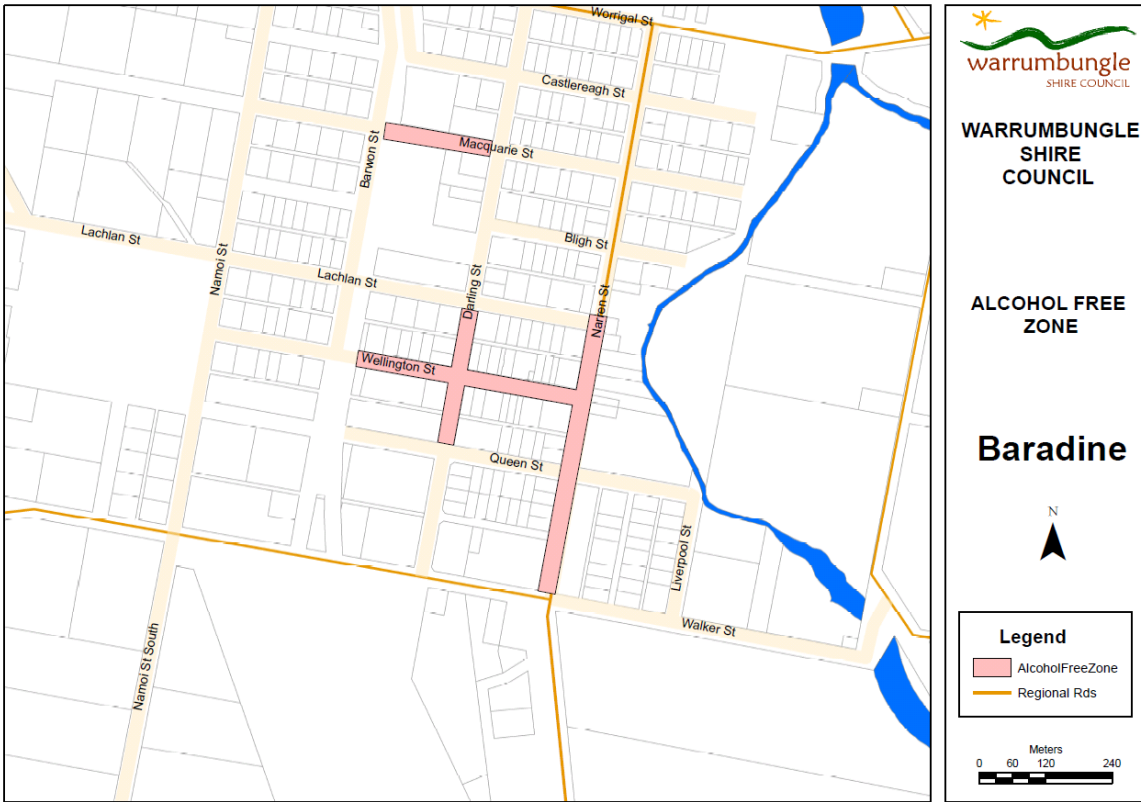

Attachment 1

  
**WARRUMBUNGLE SHIRE COUNCIL**  
**ALCOHOL FREE ZONE**  
**Coolah**

**Legend**  
 Regional Rds  
 AlcoholFreeZone

0 20 40 80  
 Meters  

  
**WARRUMBUNGLE SHIRE COUNCIL**  
**ALCOHOL FREE ZONE**  
**Coonabarabran**

**Legend**  
 Highways  
 Regional Rds  
 AlcoholFreeZone

0 45 90 180  
 Meters  

  
**WARRUMBUNGLE SHIRE COUNCIL**  
  
**ALCOHOL FREE ZONE**  
  
**Dunedoo**  
  
  
  
**Legend**  
 Regional Rds  
 AlcoholFreeZone  
  

  
**WARRUMBUNGLE SHIRE COUNCIL**  
  
**ALCOHOL FREE ZONE**  
  
**Mendooran**  
  
  
  
**Legend**  
 Regional Rds  
 AlcoholFreeZone  
  
