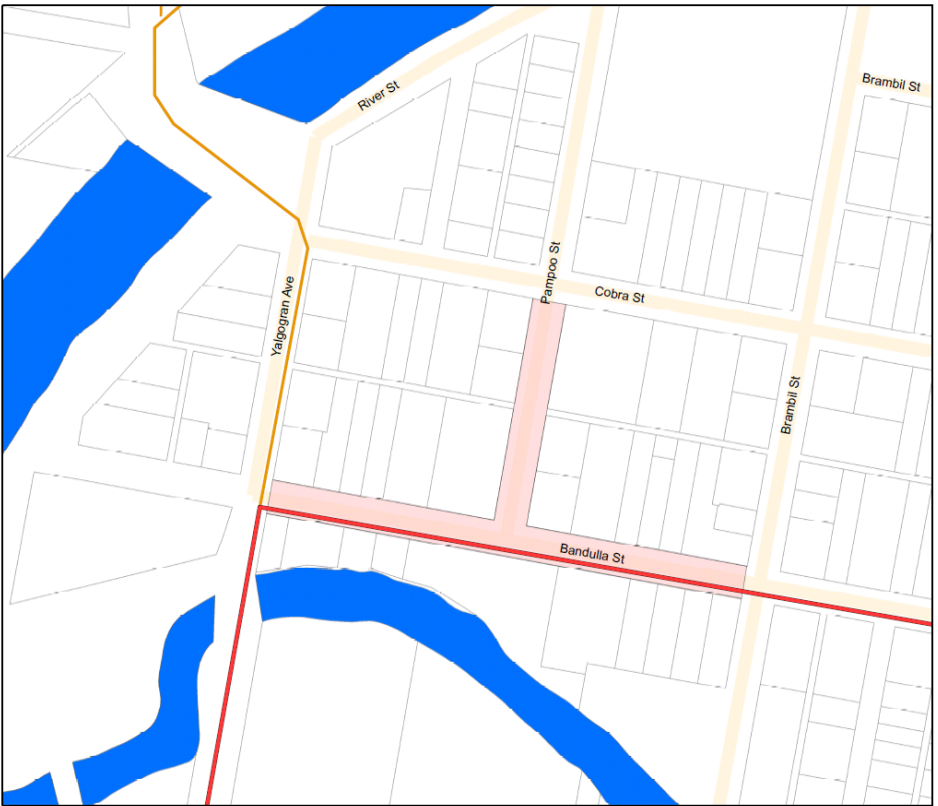

Attachment 1

  
**WARRUMBUNGLE SHIRE COUNCIL**  
**ALCOHOL FREE ZONE**  
**Coolah**

**Legend**  
 Regional Rds  
 AlcoholFreeZone

0 20 40 80  
 Meters  

  
**WARRUMBUNGLE SHIRE COUNCIL**  
**ALCOHOL FREE ZONE**  
**Coonabarabran**

**Legend**  
 Highways  
 Regional Rds  
 AlcoholFreeZone

0 45 90 180  
 Meters  

  
**WARRUMBUNGLE SHIRE COUNCIL**  
  
**ALCOHOL FREE ZONE**  
  
**Dunedoo**  
  
  
  
**Legend**  
 Regional Rds  
 AlcoholFreeZone  
  

  
**WARRUMBUNGLE SHIRE COUNCIL**  
  
**ALCOHOL FREE ZONE**  
  
**Mendooran**  
  
  
  
**Legend**  
 Regional Rds  
 AlcoholFreeZone  
  
